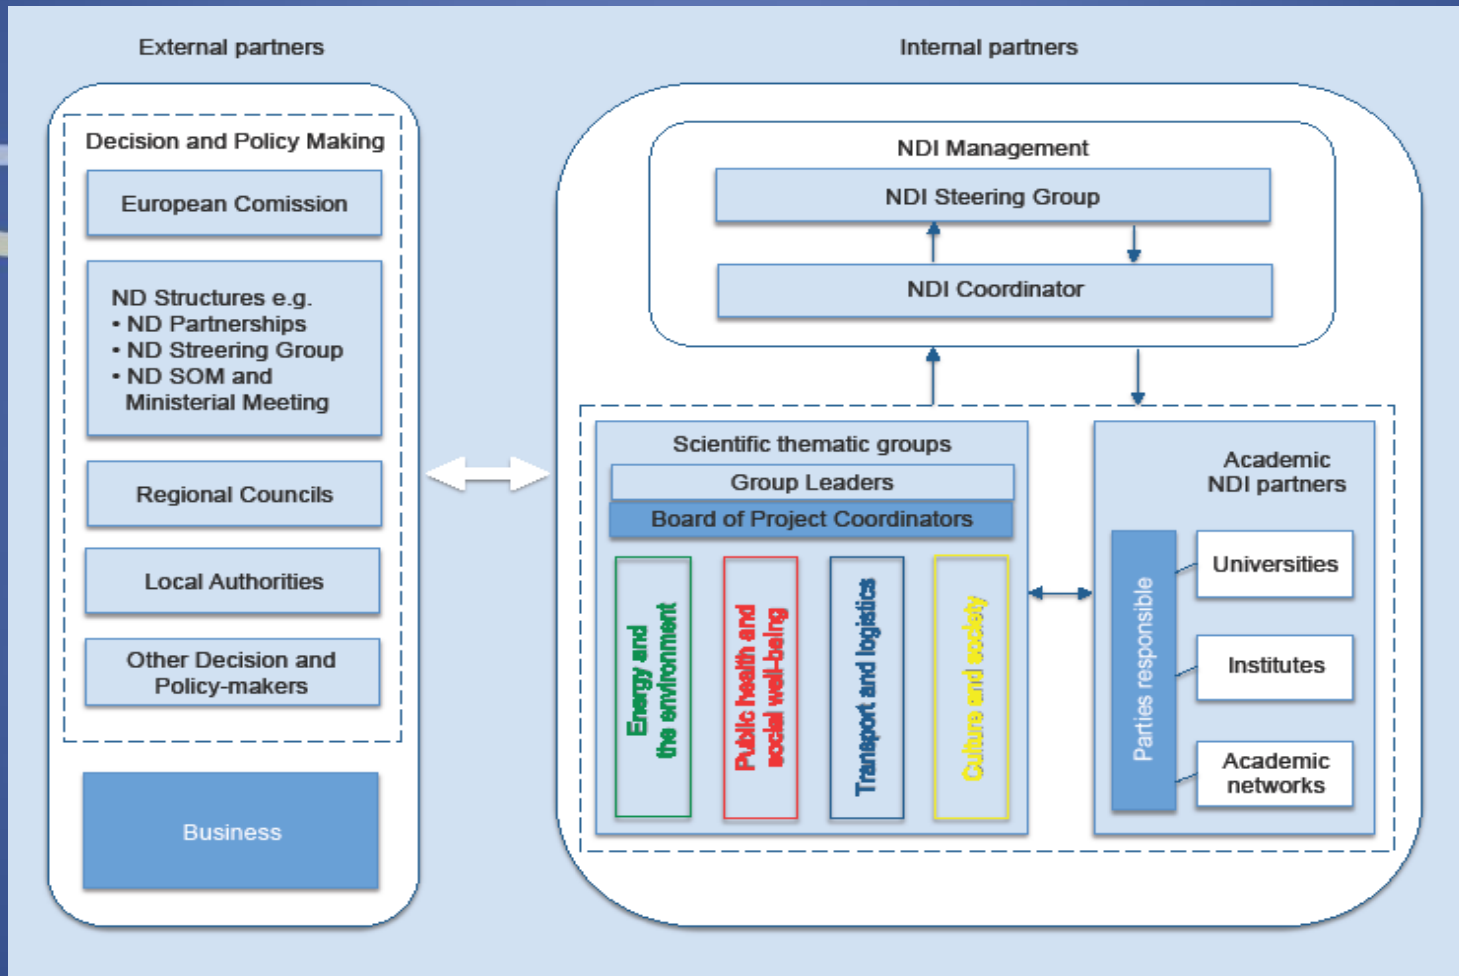

NDI NORTHERN DIMENSION
INSTITUTE

The Northern Dimension Institute

Katja Lahikainen
Coordinator, NDI

North is creative
North is creative

NDI - The Northern Dimension Institute

- **NDI is an open network community** of universities and research institutes which pools expertise in the priority sectors of the Northern Dimension Policy and supports high-quality research, and education, primarily in the fields of
 - culture and society
 - energy and the environment
 - public health and social well-being
 - transport and logistics
- **NDI is bridging universities and policy-makers together**, and in this way promotes knowledge creation in the EU and especially in the Northern Dimension
- **Creates new research partnerships** for cross-border cooperation and regional development in the ND region

The Main Goals of NDI

- 1) To stimulate and generate funding for demand-driven academic and applied research on the priority sectors of ND policy.
- 2) To disseminate and promote ND related information and expertise
 - NDI web site
 - conferences and workshops
 - newsletters and publications
- 3) To build and create value added knowledge for the ND Cooperation by acting as an academic forum supporting and complementing the ND Structures
- 4) To support the activities and decision making of the ND Partnerships and ND decision-makers

NDI Network and Management

MOU Agreements Signed by the Partners 1(2)

Barents Institute, Kirkenes, *Norway*

Belarus State University of Transport, *Belarus*

Belarusian State Technological University, *Belarus*